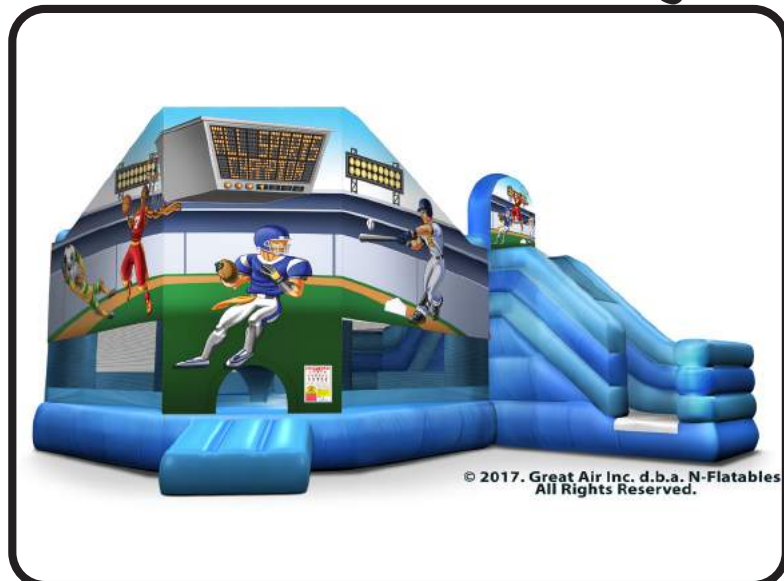

**THREE  
NEW  
Inflatables**

Farm Yard Toddler Combo \$300 • \$400

High Voltage Obstacle Course \$350 • \$450

High Voltage 18ft Slide \$300 • \$400

Double Axe Throwing \$200 • \$250

Tropical Waterslide Combo \$350 • \$450

Police Dog Bounce \$200 • \$300

Sports Combo \$300 • \$400

Patriot Castle Combo \$300 • \$400

24ft Double Lane Super Slide Delivery Only \$500

T-Rex Combo Delivery Only \$450

Candy Kidzone Combo \$300 • \$400

Dump Truck Slide \$400 • \$500

24ft Double Lane Water Slide Delivery Only \$600

16ft Slide \$250 • \$350

18ft Slide \$300 • \$400

Princess Castle Combo \$300 • \$400

Princess Carriage Combo \$350 • \$450

Monster Truck Combo Delivery Only \$450