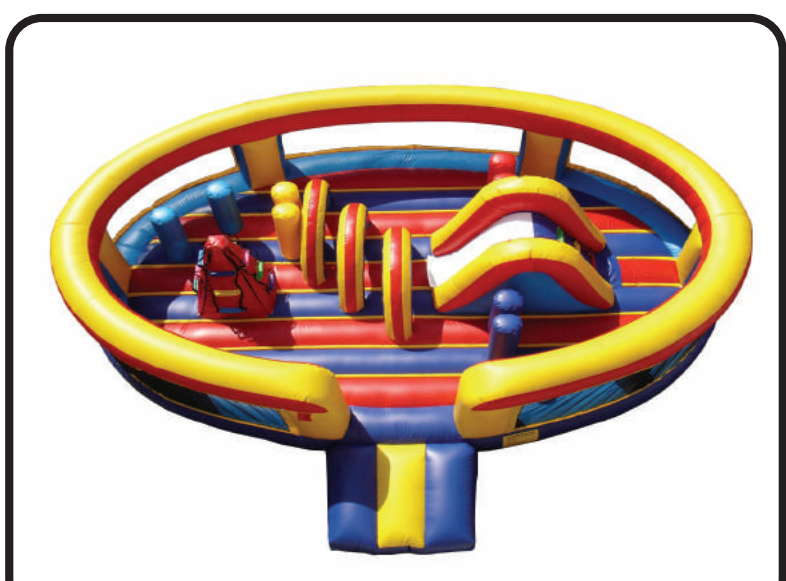

Classic Castle Combo \$300 • \$400

Disney Princess Combo \$300 • \$400

Justice League Combo \$300 • \$400

Mickey Mouse Combo \$300 • \$400

School House Obstacle Course \$350 • \$450

Special Ops Obstacle Course Delivery Only \$600

22ft Super Slide \$350 • \$450

Adrenaline Express Obstacle Course \$300 • \$400

Octagon Extreme Joust \$300 • \$400

Toddler Combo \$300 • \$400

27ft Big Blue Slide Delivery Only \$900

Basketball Challenge \$200 • \$250