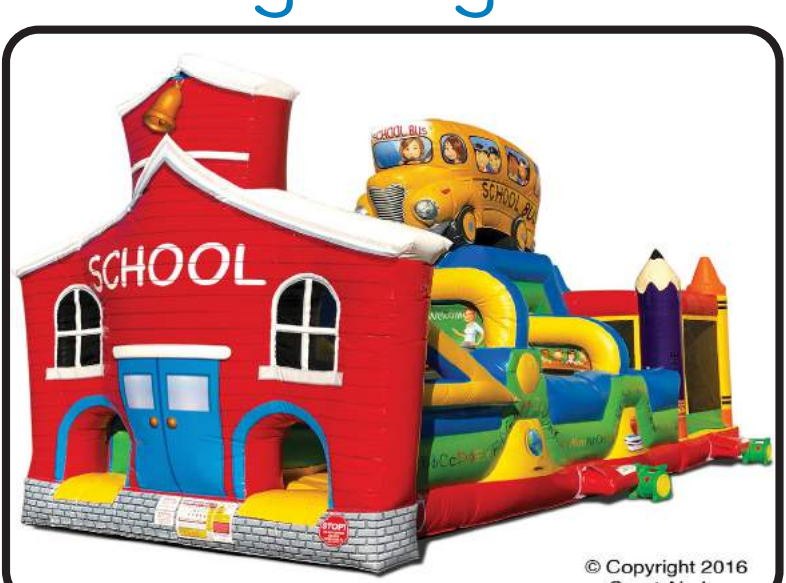

Classic Castle Combo \$300 • \$400

Disney Princess Combo \$300 • \$400

Justice League Combo \$300 • \$400

Mickey Mouse Combo \$300 • \$400

School House Obstacle Course \$350 • \$450

Special Ops Obstacle Course Delivery Only \$600

22ft Super Slide \$350 • \$450

Adrenaline Express Obstacle Course \$300 • \$400

Octagon Extreme Joust \$300 • \$400

Toddler Combo \$300 • \$400

27ft Big Blue Slide Delivery Only \$900

Basketball Challenge \$200 • \$250